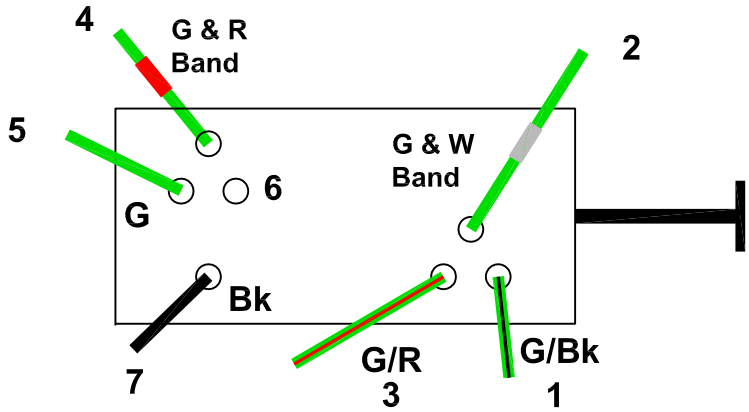

All wires on switch are black.
For 1968 terminals 6 and 7 are not used.

	Off	On
G/Bk		○
G & W Band		○
G/R		○
Bk		○
R	○	○
G	○	○
G & R Band	○	○

To Turn Signal Column Switch

This drawing is for information only and may contain errors.

By Curtis Marsten ©2019