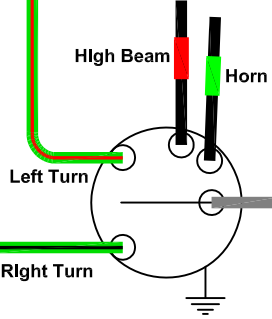

This drawing is for information only and may contain errors.

By Curtis Marsten ©2019