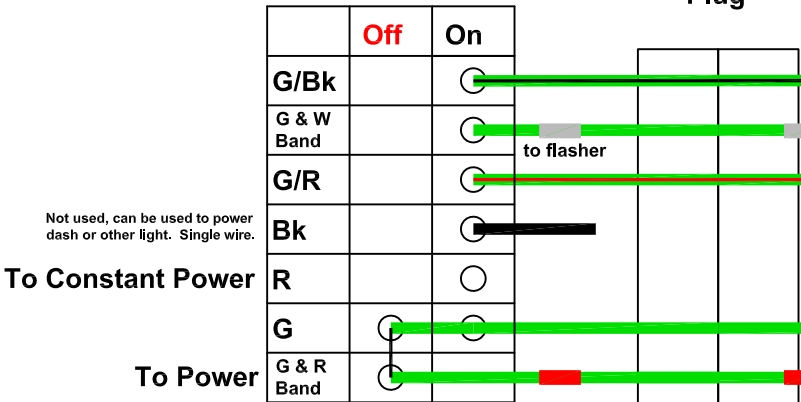

Switch
All wires on switch are black.

To Constant Power

To Power

To fuse box, hood and rear harness.

To flasher power.