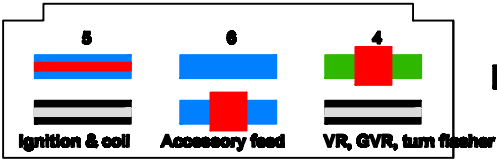

69-70

Dash Harness Plug

Dash Harness Plug

Heater, radio power

20a

Wiper, washer power

10a

VR, GVR, turn flasher