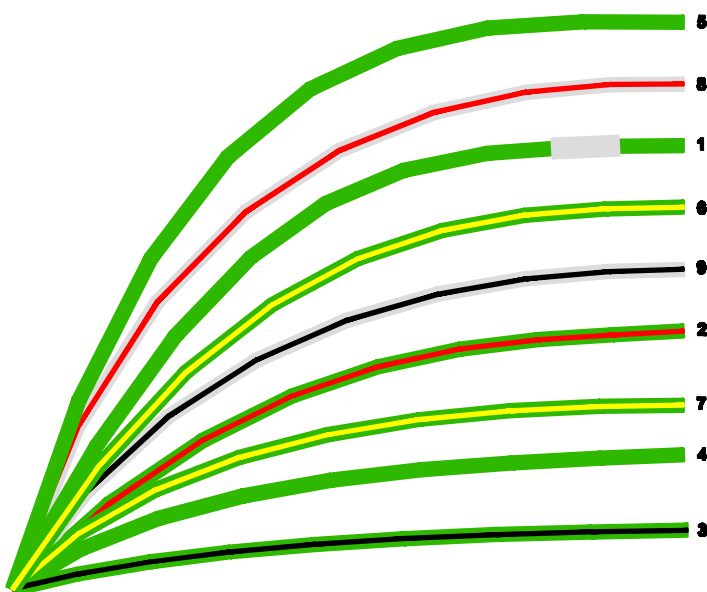

# 1969-70 Flasher Switch

| Color     | Ga | Connects to:         | Connection type: |
|-----------|----|----------------------|------------------|
| G         | 16 | Turn Flasher         | Plug             |
| W/R       | 16 | Rear Right Turn/Stop | Plug             |
| G/ W band | 16 | Hazard Flasher       | Plug             |
| G/Y       | 16 | Stop Light Power     | Plug             |
| W/Bk      | 16 | Rear Left Turn/Stop  | Plug             |
| G/R       | 16 | Front Left Turn      | Plug             |
| G/Y       | 16 | Stop Light           | Plug             |
| G         | 16 | Turn Flasher Power   | Plug             |
| G/Bk      | 16 | Front Right Turn     | Plug             |

\*Wire gauge approximate.

Some wires on switch are black.

This drawing is for information only and may contain errors.

By Curtis Marsten ©2019