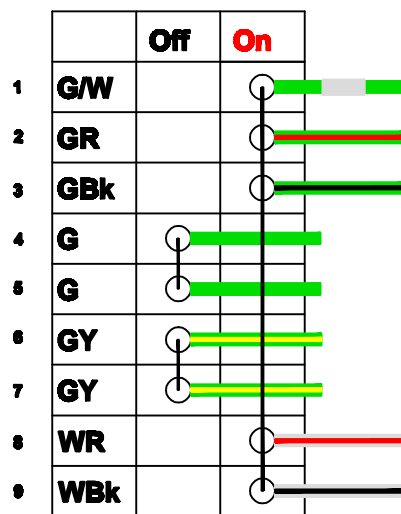

# 1969-70 Flasher Switch

| Color     | Ga | Connects to:         | Connection type: |
|-----------|----|----------------------|------------------|
| G         | 16 | Turn Flasher         | Plug             |
| W/R       | 16 | Rear Right Turn/Stop | Plug             |
| G/ W band | 16 | Hazard Flasher       | Plug             |
| G/Y       | 16 | Stop Light Power     | Plug             |
| W/Bk      | 16 | Rear Left Turn/Stop  | Plug             |
| G/R       | 16 | Front Left Turn      | Plug             |
| G/Y       | 16 | Stop Light           | Plug             |
| G         | 16 | Turn Flasher Power   | Plug             |
| G/Bk      | 16 | Front Right Turn     | Plug             |

\*Wire gauge approximate.

Some wires on switch are black.

This drawing is for information only and may contain errors.

By Curtis Marsten ©2019