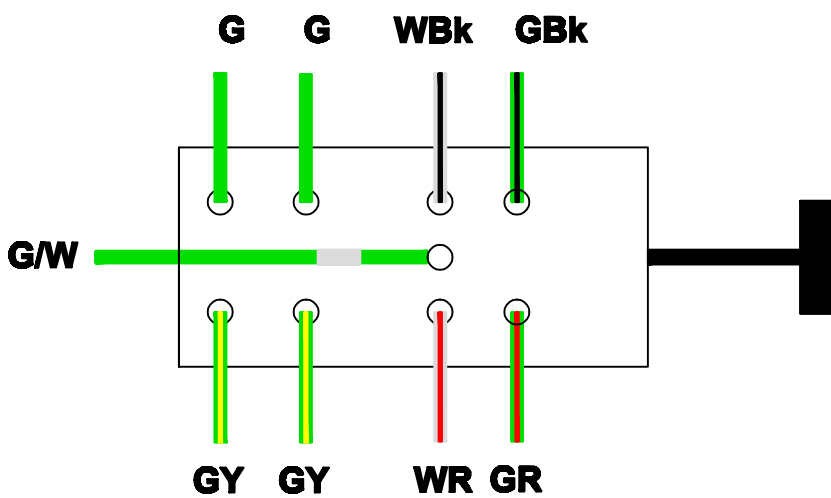

# 1969-70 Flasher Switch

| Color     | Ga | Connects to:         | Connection type: |
|-----------|----|----------------------|------------------|
| G         | 16 | Turn Flasher         | Plug             |
| W/R       | 16 | Rear Right Turn/Stop | Plug             |
| G/ W band | 16 | Hazard Flasher       | Plug             |
| G/Y       | 16 | Stop Light Power     | Plug             |
| W/Bk      | 16 | Rear Left Turn/Stop  | Plug             |
| G/R       | 16 | Front Left Turn      | Plug             |
| G/Y       | 16 | Stop Light           | Plug             |
| G         | 16 | Turn Flasher Power   | Plug             |
| G/Bk      | 16 | Front Right Turn     | Plug             |

\*Wire gauge approximate.

Some wires on switch are black.

This drawing is for information only and may contain errors.

By Curtis Marsten ©2019