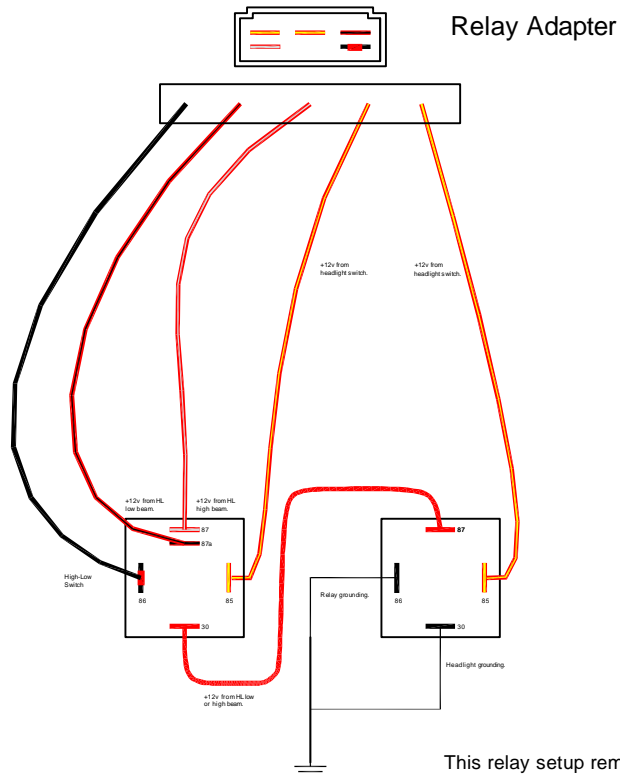

1969-70 Relay Modification.

Relay

Color	Ga	Connects to:	Connection type:
R/Bk	14	Headlight Relay-Low	Blade-F
R/Y	12	Headlight Relay-Power	Blade-F
R/Y	12	Headlight Relay-Power	Blade-F
R/W	12	Headlight Relay-High	Blade-F
G/Bl	14	Parking Lights	Blade-F
Bk/red band	16	Headlight Relay	Blade-F
		High-Low Switch	

This relay setup removes the power of the headlights running through the headlight switch. The switch now only powers the relay switching function.

Headlight Switch

Color	Ga	Connects to:	Connection type:
R/Y	12	Light Power	Plug
Bk	14	Ground	Plug
G/Bl	14	Front Parking Lights	Plug
G/W	14	Tail Lights	Plug
R/G	12	Fog Light-Power	Plug

Switch Adapter

Modified Switch Function

OEM Switch Function