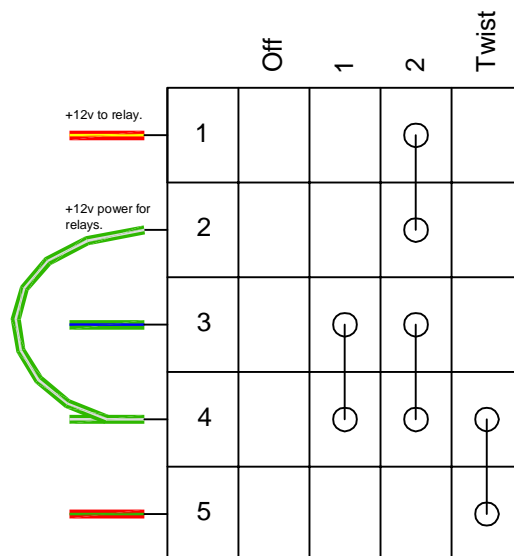

1969-70 Relay Modification.

Relay

Color	Ga	Connects to:	Connection type:
R/Bk	14	Headlight Relay-Low	Blade-F
R/Y	12	Headlight Relay-Power	Blade-F
R/Y	12	Headlight Relay-Power	Blade-F
R/W	12	Headlight Relay-High	Blade-F
G/Bl	14	Parking Lights	Blade-F
Bk/red band	16	Headlight Relay	Blade-F
		High-Low Switch	

This relay setup removes the power of the headlights running through the headlight switch. The switch now only powers the relay switching function.

Headlight Switch

Color	Ga	Connects to:	Connection type:
R/Y	12	Light Power	Plug
Bk	14	Ground	Plug
G/Bl	14	Front Parking Lights	Plug
G/W	14	Tail Lights	Plug
R/G	12	Fog Light-Power	Plug

Switch Adapter

Modified Switch Function

OEM Switch Function