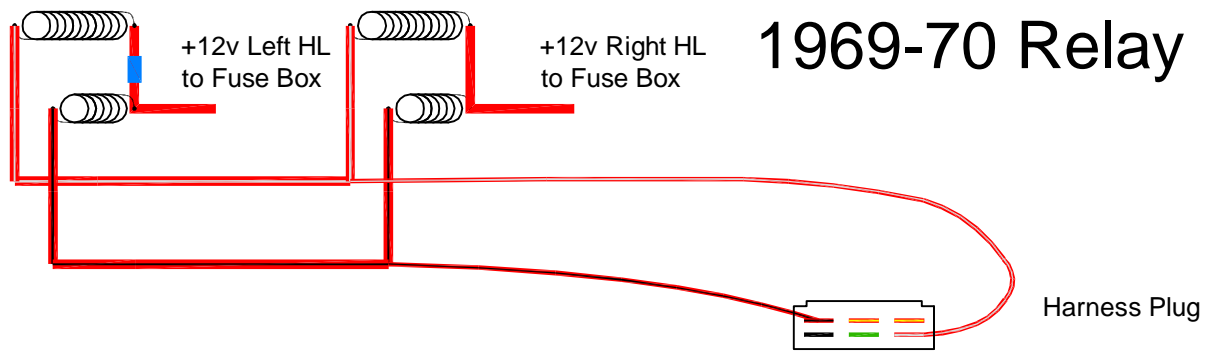

1969-70 Relay Modification.

Relay

Color	Ga	Connects to:	Connection type:
R/Bk	14	Headlight Relay-Low	Blade-F
R/Y	12	Headlight Relay-Power	Blade-F
R/Y	12	Headlight Relay-Power	Blade-F
R/W	12	Headlight Relay-High	Blade-F
G/Bl	14	Parking Lights	Blade-F
Bk/red band	16	Headlight Relay	Blade-F
		High-Low Switch	

This relay setup removes the power of the headlights running through the headlight switch. The switch now only powers the relay switching function.

Headlight Switch

Color	Ga	Connects to:	Connection type:
R/Y	12	Light Power	Plug
Bk	14	Ground	Plug
G/Bl	14	Front Parking Lights	Plug
G/W	14	Tail Lights	Plug
R/G	12	Fog Light-Power	Plug