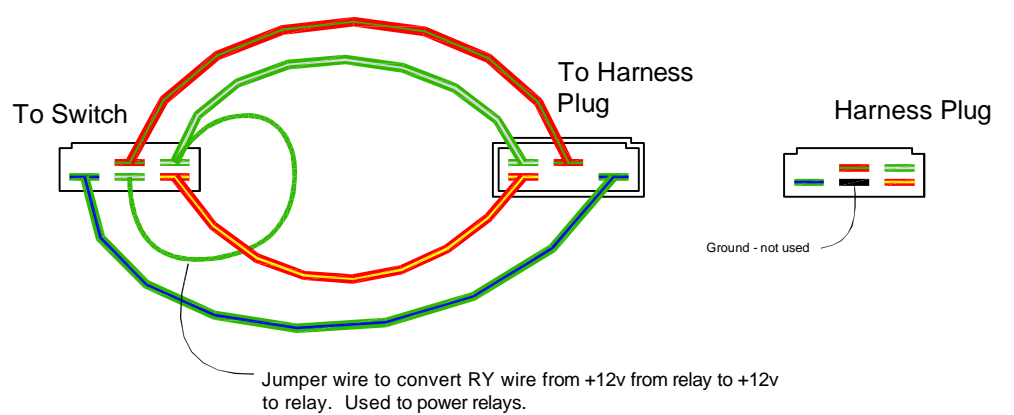

1969-70 Relay Modification.

Relay

Color	Ga	Connects to:	Connection type:
R/Bk	14	Headlight Relay-Low	Blade-F
R/Y	12	Headlight Relay-Power	Blade-F
R/Y	12	Headlight Relay-Power	Blade-F
R/W	12	Headlight Relay-High	Blade-F
G/Bl	14	Parking Lights	Blade-F
Bk/red band	16	Headlight Relay	Blade-F
		High-Low Switch	

This relay setup removes the power of the headlights running through the headlight switch. The switch now only powers the relay switching function.

Headlight Switch

Color	Ga	Connects to:	Connection type:
R/Y	12	Light Power	Plug
Bk	14	Ground	Plug
G/Bl	14	Front Parking Lights	Plug
G/W	14	Tail Lights	Plug
R/G	12	Fog Light-Power	Plug

Switch Adapter

Modified Switch Function

OEM Switch Function