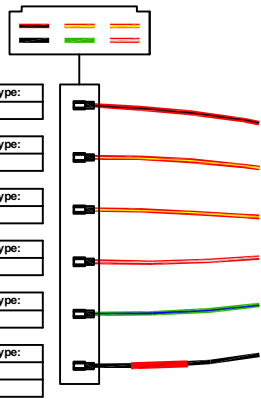

1969-70 Relay Modification.

Relay

Color	Ga	Connects to:	Connection type:
R/Bk	14	Headlight Relay-Low	Blade-F
R/Y	12	Headlight Relay-Power	Blade-F
R/Y	12	Headlight Relay-Power	Blade-F
R/W	12	Headlight Relay-High	Blade-F
G/Bl	14	Parking Lights	Blade-F
Bk/red band	16	Headlight Relay	Blade-F
		High-Low Switch	

This relay setup removes the power of the headlights running through the headlight switch. The switch now only powers the relay switching function.

Headlight Switch

Color	Ga	Connects to:	Connection type:
R/Y	12	Light Power	Plug
Bk	14	Ground	Plug
G/Bl	14	Front Parking Lights	Plug
G/W	14	Tail Lights	Plug
R/G	12	Fog Light-Power	Plug