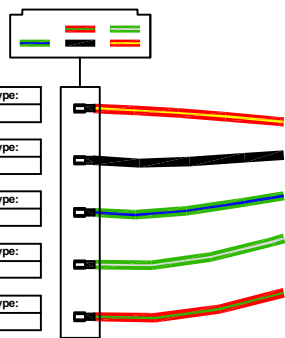

1969-70 Relay Modification.

Relay

Color	Ga	Connects to:	Connection type:
R/Bk	14	Headlight Relay-Low	Blade-F
R/Y	12	Headlight Relay-Power	Blade-F
R/Y	12	Headlight Relay-Power	Blade-F
R/W	12	Headlight Relay-High	Blade-F
G/Bl	14	Parking Lights	Blade-F
Bk/red band	16	Headlight Relay	Blade-F
		High-Low Switch	

This relay setup removes the power of the headlights running through the headlight switch. The switch now only powers the relay switching function.

Headlight Switch

Color	Ga	Connects to:	Connection type:
R/Y	12	Light Power	Plug
Bk	14	Ground	Plug
G/Bl	14	Front Parking Lights	Plug
G/W	14	Tail Lights	Plug
R/G	12	Fog Light-Power	Plug