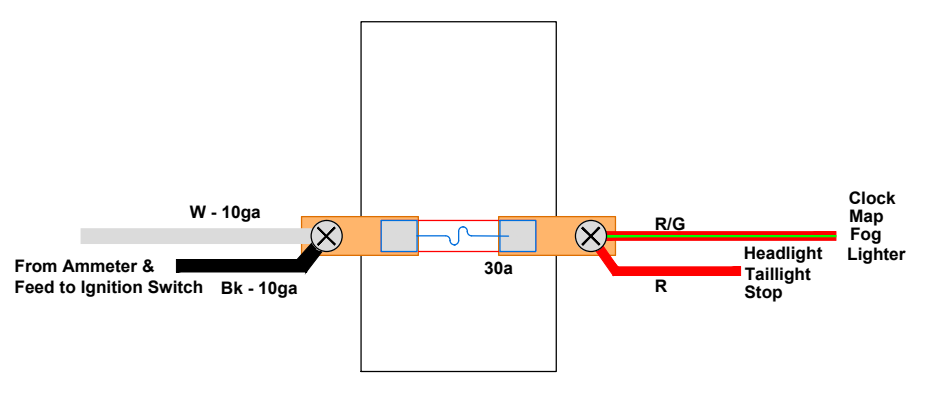

1. W=White
   - Bk=Black
   - Bl=Blue
   - Bl=Blue
   - Bl=Blue
   - Y=Yellow
   - G=Green
   - R=Red
2. Different shades of colors used for clarity.

1965 Datsun SP310 Headlight Circuit RHD

By Curtis Marsten ©2014

This drawing is for information only and may contain errors. It may be used freely for noncommercial purposes.
Sheet size: 36" x 24" Architectural D

Notes:

1. Wire gauge callouts based on best guess.
2. Diagram created from original 40 plus year old Nissan/Datsun harnesses, schematics and use of ohmmeter. Later harnesses from Nissan may have color changes to wires. Consult schematics on 311s.org for notes on this.
3. Drawing is a graphical representation and not to scale.

Diagnostic Help:

1. Power for the head, tail, parking, and fog lights is provided by a single fuse.
2. Turn signals are on a separate fuse.
3. The head, parking lights and fog lights are grounded together to the frame.