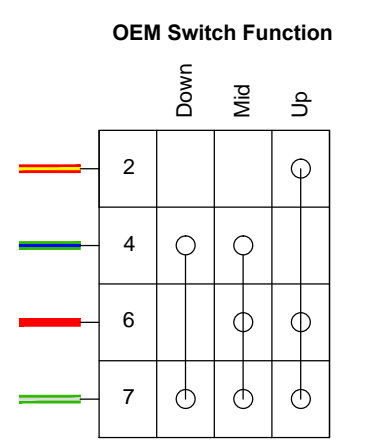

Color	Size	Connects to	Component Name
W	16	Light Switch Term 2	Headlight & Relay Power
W	16	Light Switch Term 2	Headlight & Relay Power
W	16	Light Switch Term 2	Headlight & Relay Power
W	16	Light Switch Term 2	Headlight & Relay Power