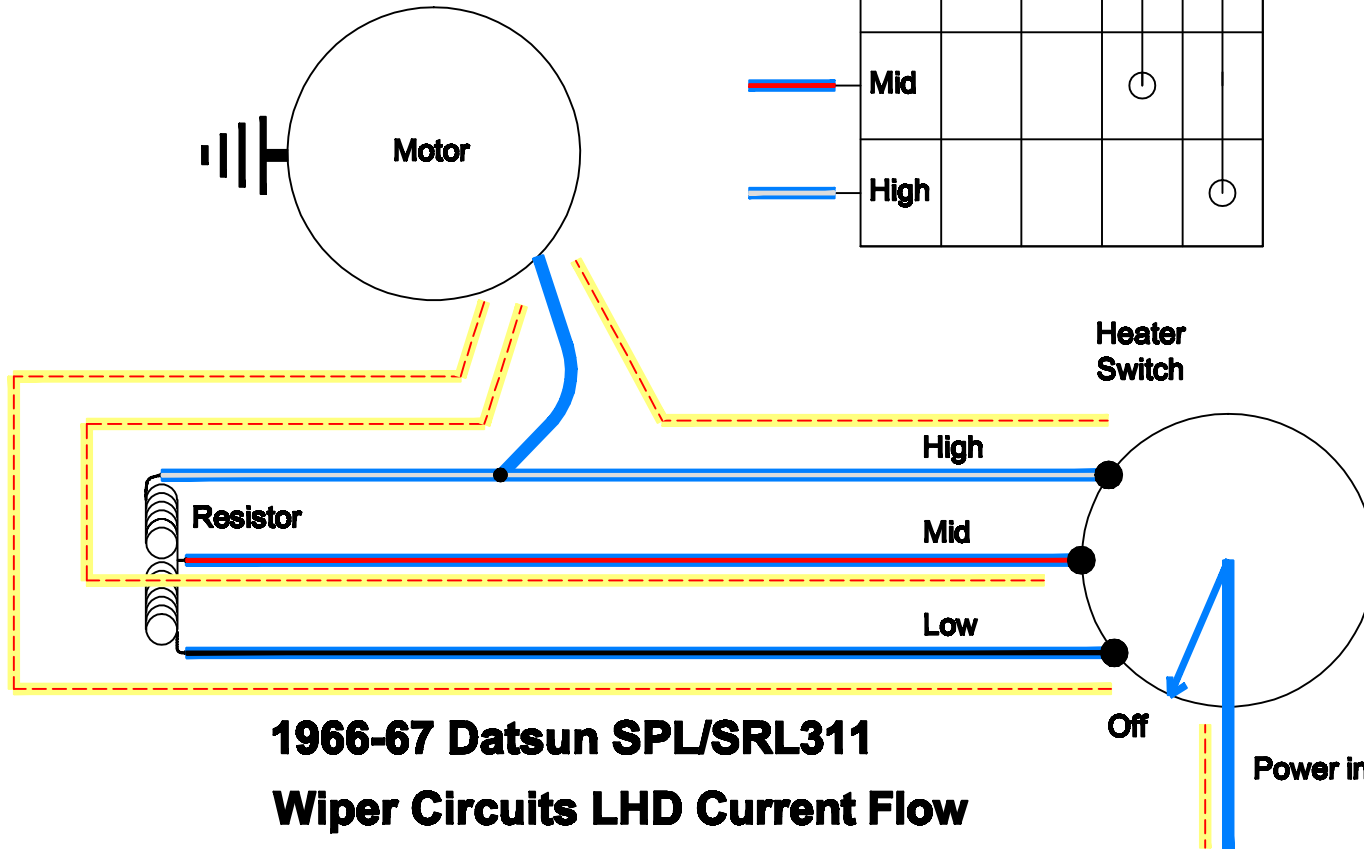

68-70 Heater Schematic

OEM Switch Function

Off	○	○	○	○
Low		○	○	○
Mid			○	○
High				○

1966-67 Datsun SPL/SRL311

Wiper Circuits LHD Current Flow

By Curtis Marsten ©2021