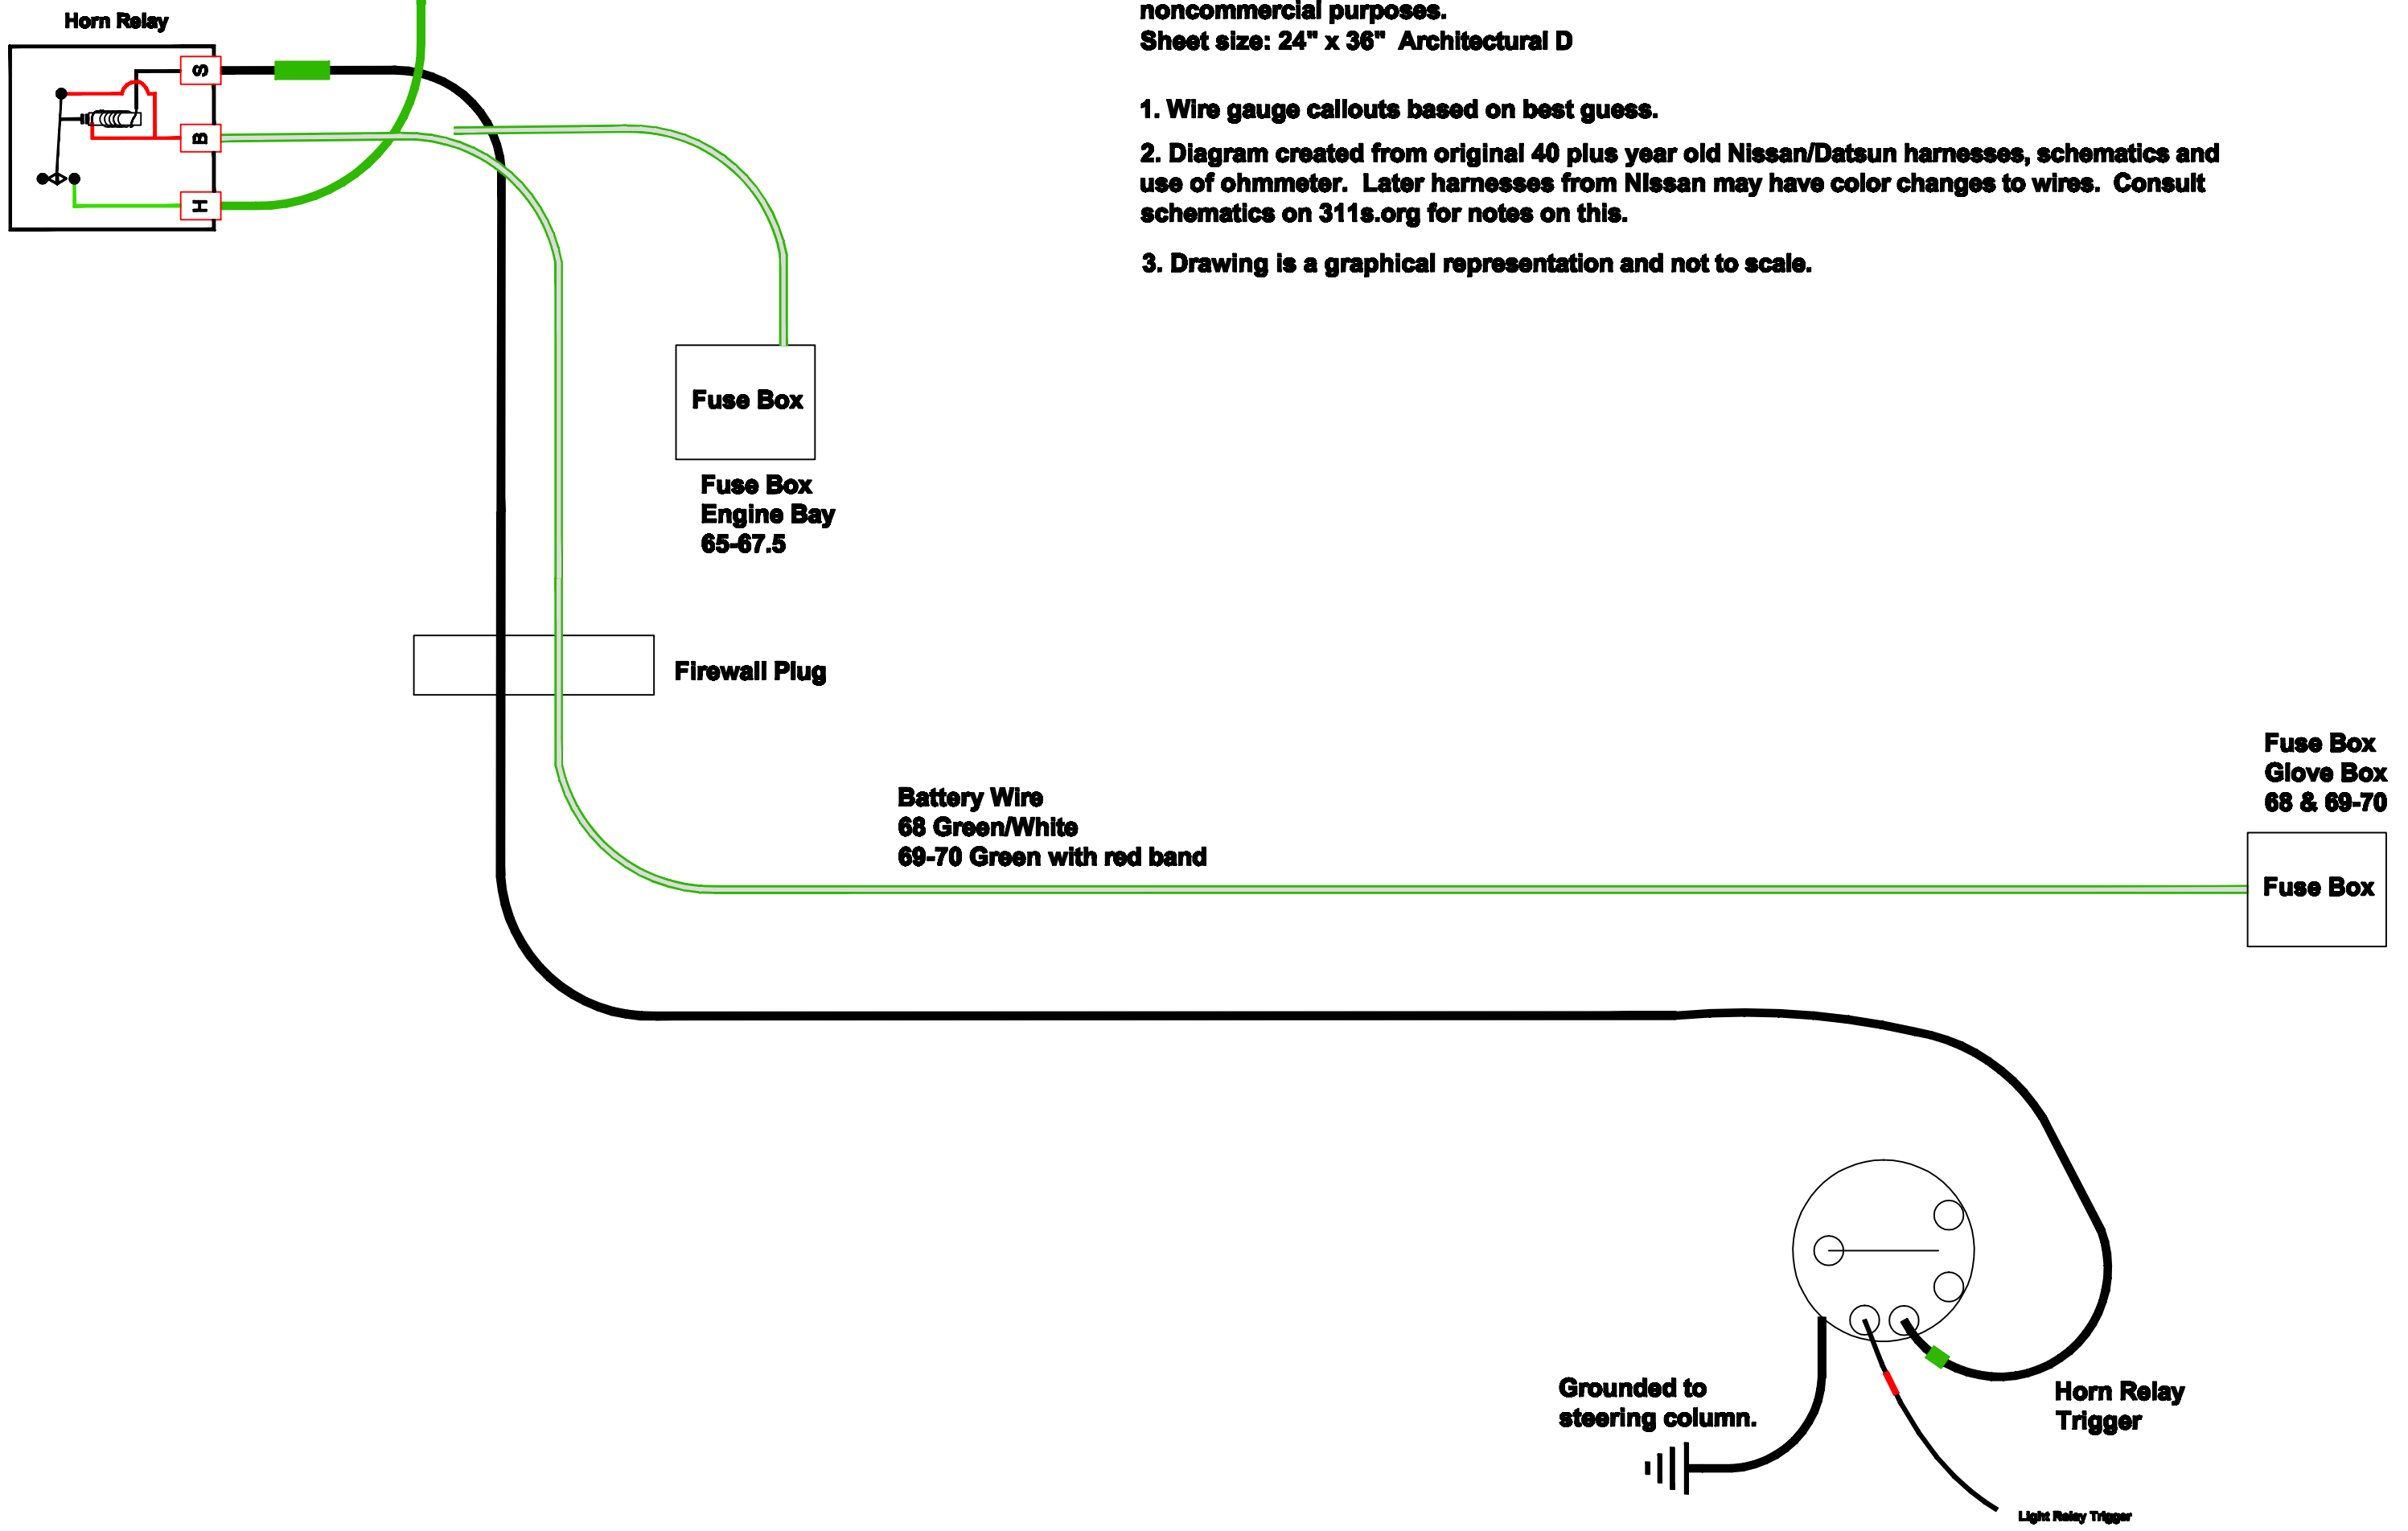

Horn

Horn

SPL/SRL311 Horn Circuits LHD

By Curtis Marsten ©2023

This drawing is for information only and may contain errors. It may be used freely for noncommercial purposes.

Sheet size: 24" x 36" Architectural D

- 1. Wire gauge callouts based on best guess.
- 2. Diagram created from original 40 plus year old Nissan/Datsun harnesses, schematics and use of ohmmeter. Later harnesses from Nissan may have color changes to wires. Consult schematics on 311s.org for notes on this.
- 3. Drawing is a graphical representation and not to scale.

Fuse Box

Fuse Box
Engine Bay
65-67.5

Firewall Plug

Battery Wire
68 Green/White
69-70 Green with red band

Fuse Box
Glove Box
68 & 69-70

Fuse Box

Grounded to
steering column.

Horn Relay
Trigger