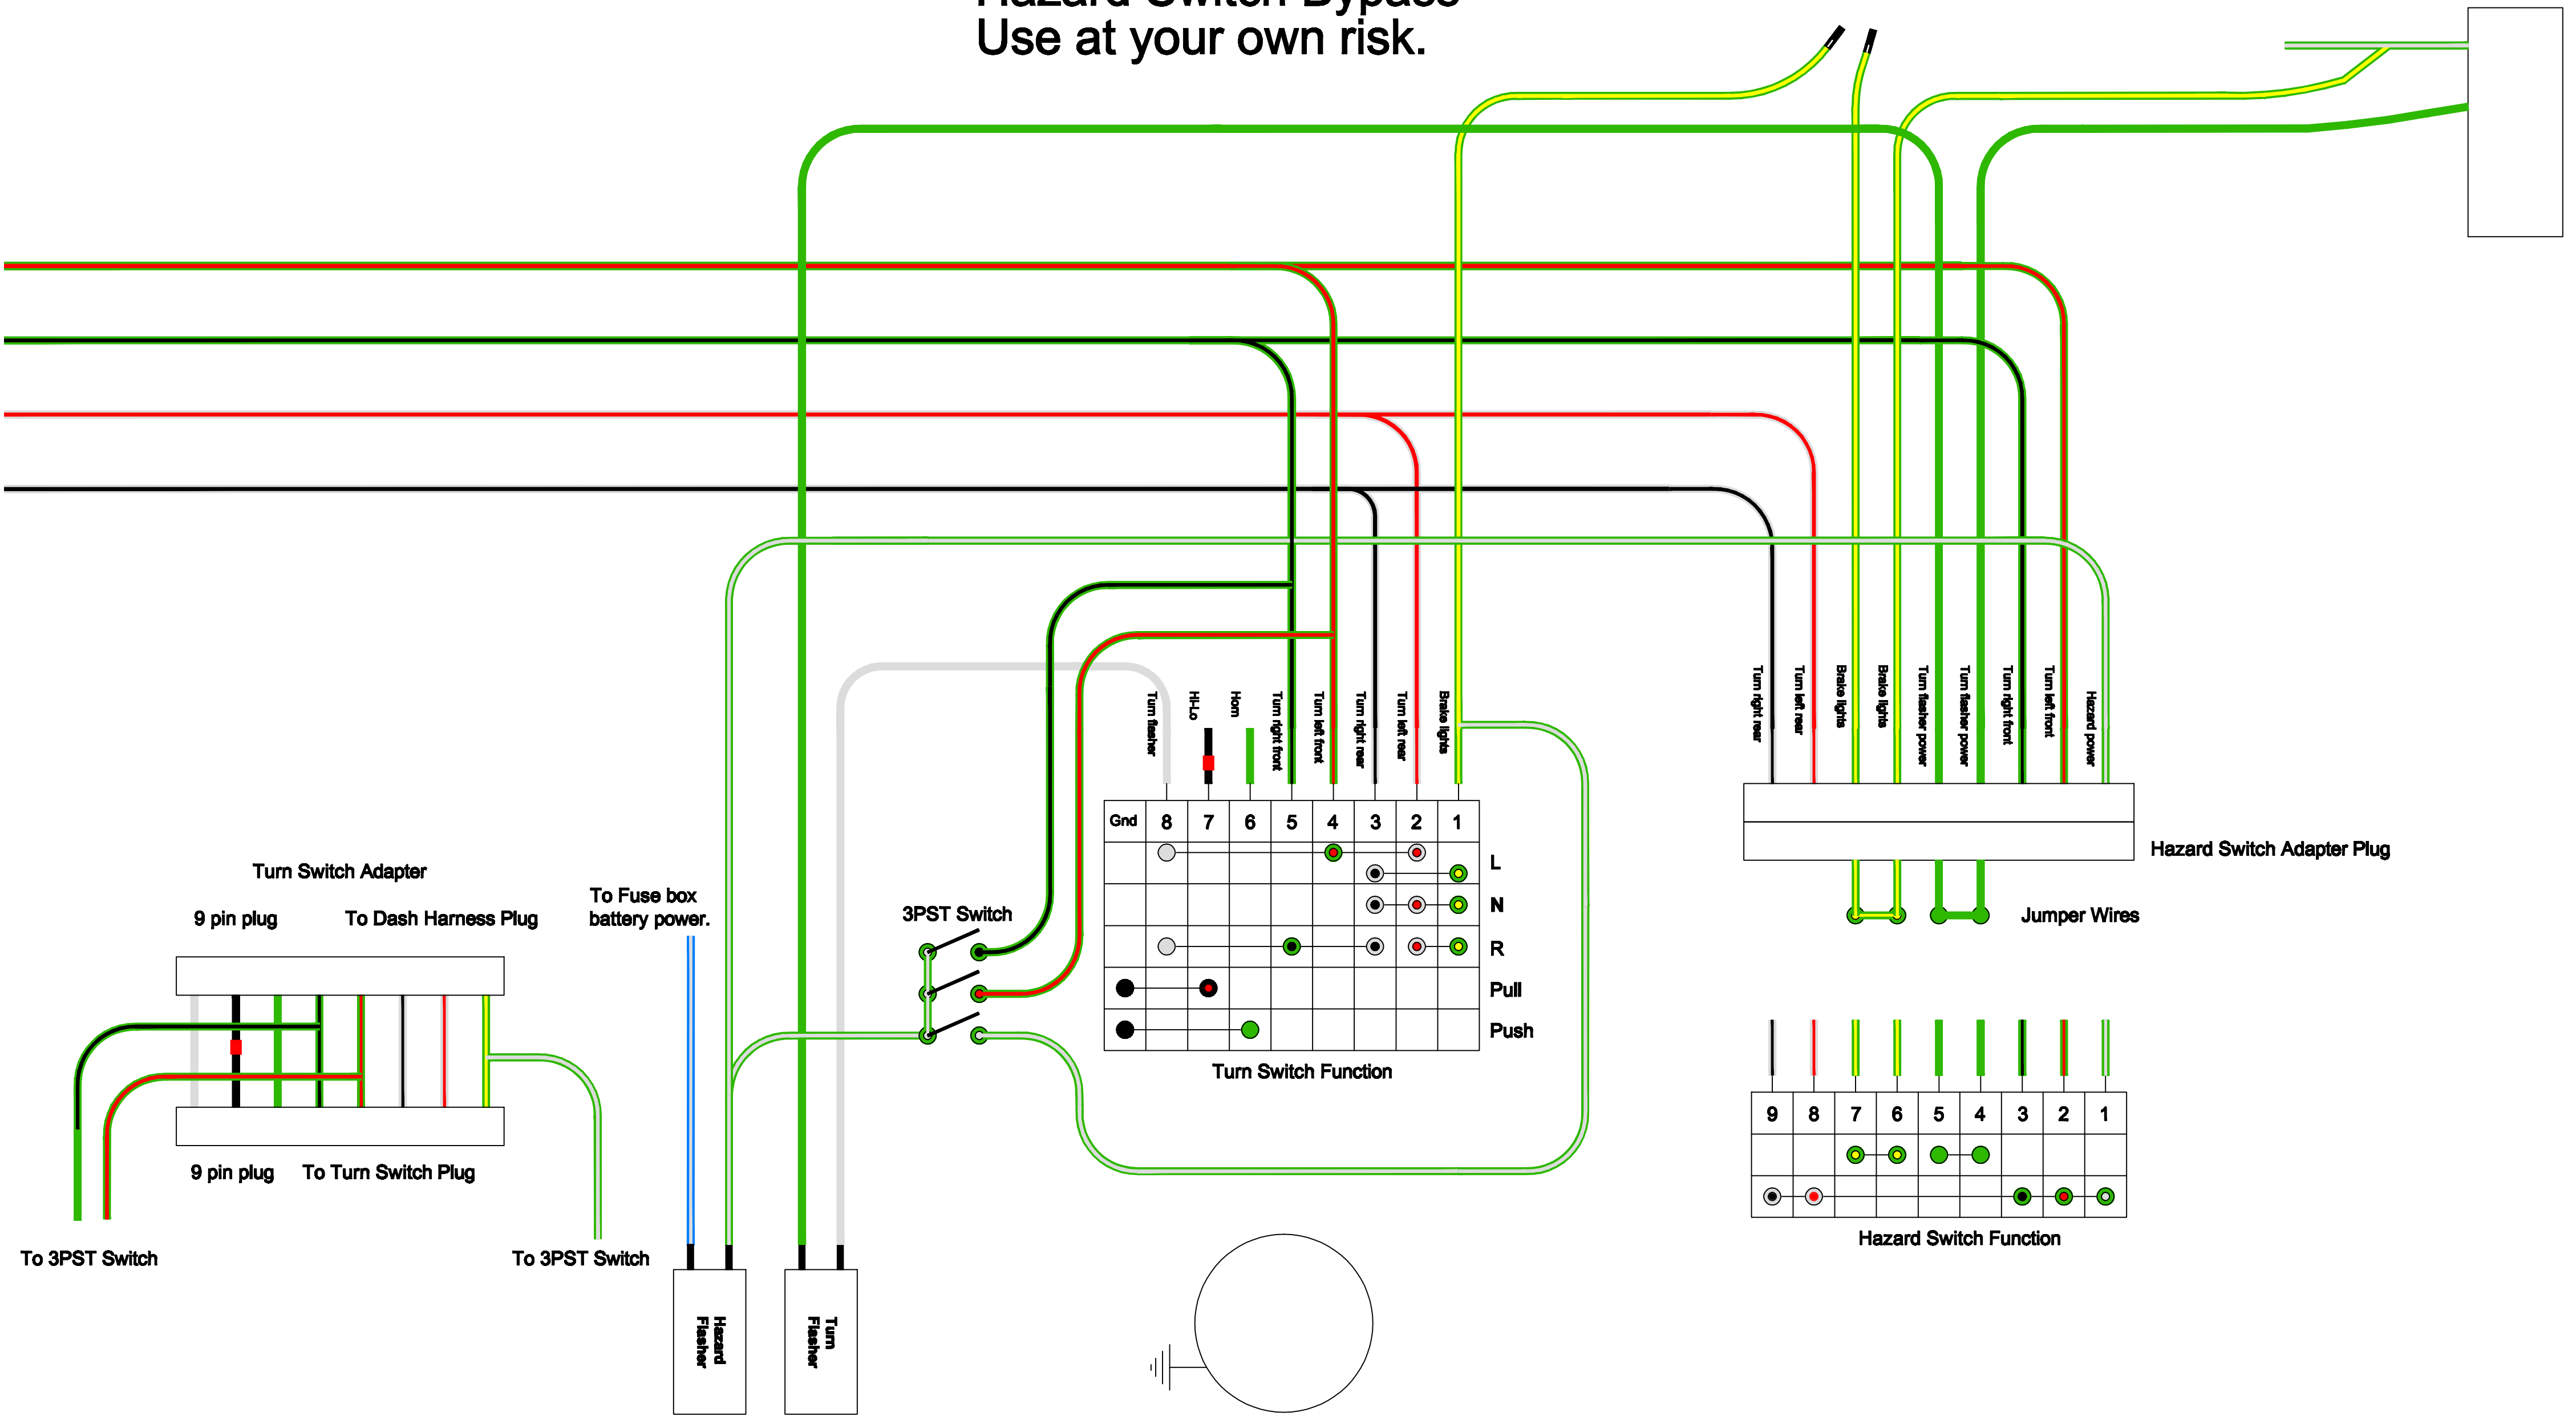

Hazard Switch Bypass

Use at your own risk.

Fuse Box

Turn Switch Adapter

9 pin plug

To Dash Harness Plug

To Fuse box battery power.

3PST Switch

9 pin plug

To Turn Switch Plug

To 3PST Switch

Hazard Flasher

Turn Flasher

Gnd	8	7	6	5	4	3	2	1	
					●	●	●	●	L
						●	●	●	N
				●		●	●	●	R
●	●								Pull
●			●						Push

Turn Switch Function

Hazard Switch Adapter Plug

Jumper Wires

	9	8	7	6	5	4	3	2	1
			●	●	●	●			
●	●						●	●	●

Hazard Switch Function